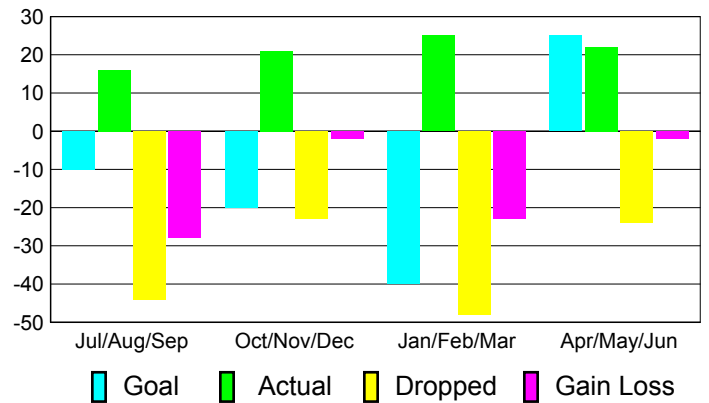

Membership Results 2010-2011

Goal, New, Dropped, Gain/Loss

Comparison of Membership Gain/Loss

Current Year Compared to the Previous Year