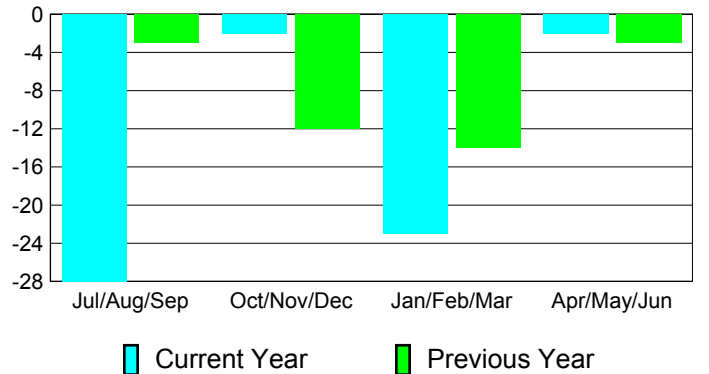

**Membership Results
2010-2011**

**Membership
2009-2010**

Month	Net Memb Goal	Actual New Memb	Actual Dropped Memb	Gain/Loss of Memb	Gain/Loss of Memb
Jul/Aug/Sep	-10	16	-44	-28	-3
Oct/Nov/Dec	-20	21	-23	-2	-12
Jan/Feb/Mar	-40	25	-48	-23	-14
Apr/May/June	25	22	-24	-2	-3
Totals	-45	84	-139	-55	-32

Membership Results 2010-2011

Goal, New, Dropped, Gain/Loss

Comparison of Membership Gain/Loss

Current Year Compared to the Previous Year

Gender Comparison 2010-2011

Jul/Aug/Sep

Oct/Nov/Dec

Jan/Feb/Mar

Apr/May/June

Male

Female